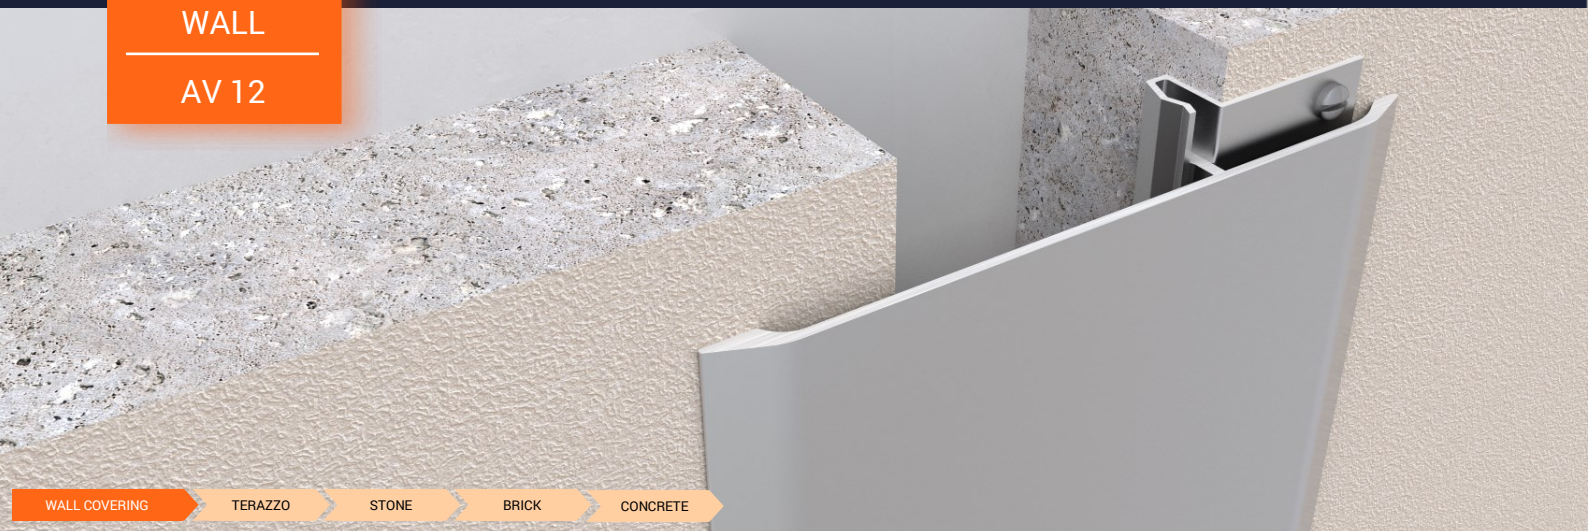

DEWMARK
WALL

AV 12

Joint width
15-150 mm

Top
mounted

Movements in
2 directions

Protection
rating IP 30

Indoor/
outdoor

WALL COVERING TERAZZO STONE BRICK CONCRETE

Technical data

MATERIAL

Aluminium EN AW 6060T6

LENGTH

3 meters

STANDARD COLOR

light gray anodized aluminium

Profile	A (mm)	Bw (mm)	Bp (mm)	H (mm)	Hp (mm)	Mx (mm)	My (mm)
AV 12/85	до 35	85	85	10	4,5	20 (± 10)	- ¹
AV 12/115	30-50	115	115	10	4,5	30 (± 15)	- ¹
AV 12/165	50-100	165	165	10	4,5	40 (± 20)	- ¹
AV 12/225	100-150	225	225	10	4,5	50 (± 25)	- ¹

¹ Movement along the Y axis is not allowed.

On request

On request, the profile can be:

- Painted in any RAL color (see website www.ral.de).
- Anodizing in various colors and textures (see page «Decorative anodizing» or send a request by e-mail).