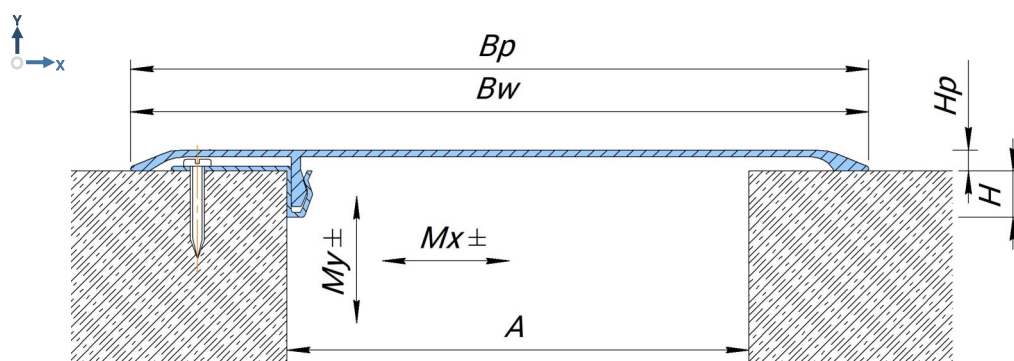

DEWMARK
WALL

AV 12

Joint width
15-150 mm

Top
mounted

Movements in
2 directions

Protection
rating IP 30

Indoor/
outdoor

WALL COVERING TERAZZO STONE BRICK CONCRETE

Technical data

MATERIAL

Aluminium EN AW 6060T6

LENGTH

3 meters

STANDARD COLOR

light gray anodized aluminium

Profile	A (mm)	Bw (mm)	Bp (mm)	H (mm)	Hp (mm)	Mx (mm)	My (mm)
AV 12/85	до 35	85	85	10	4,5	20 (± 10)	- ¹
AV 12/115	30-50	115	115	10	4,5	30 (± 15)	- ¹
AV 12/165	50-100	165	165	10	4,5	40 (± 20)	- ¹
AV 12/225	100-150	225	225	10	4,5	50 (± 25)	- ¹

¹ Movement along the Y axis is not allowed.

On request

On request, the profile can be:

- Painted in any RAL color (see website www.ral.de).
- Anodizing in various colors and textures (see page «Decorative anodizing» or send a request by e-mail).

Standard sizes