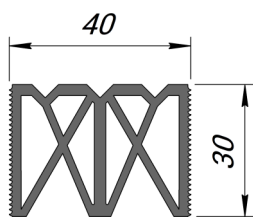

On request

On request, the profile can be:

- Painted in any RAL color (see website www.ral.de).

AV 17/40