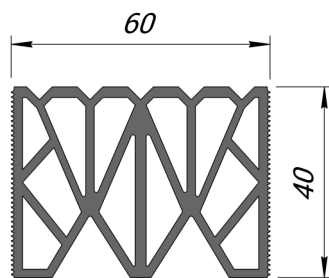

DEWMARK
WALL

AV 17

Joint width
30-70 mm

Top
mounted

Movements in
6 directions

Protection
rating IP 66

Indoor/
outdoor

Technical data

MATERIAL

TPE

LENGTH

3 meters

STANDARD COLOR OF INSERT (RAL)

9005

7035

1015

Profile	A (mm)	Bw (mm)	Bp (mm)	H (mm)	Mx (mm)	My (mm)
AV 17/40	30	30	30	30	20 (+10/-10)	20 (+10/-10)
AV 17/60	50	50	50	40	20 (+10/-10)	20 (+10/-10)
AV 17/80	70	70	70	60	20 (+10/-10)	20 (+10/-10)

By agreement it is possible to use the profile in the floor (see Dewmark Standart SV 17).

On request

On request, the profile can be:

- Painted in any RAL color (see website www.ral.de).

AV 17/60