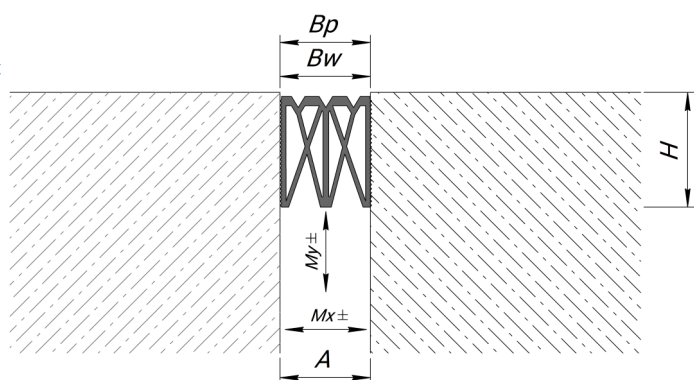

DEWMARK  
WALL

AV 17

Joint width  
30-70 mm

Top  
mounted

Movements in  
6 directions

Protection  
rating IP 66

Indoor/  
outdoor

### Technical data

MATERIAL

TPE

LENGTH

3 meters

STANDARD COLOR OF INSERT (RAL)

9005

7035

1015

Profile	A (mm)	Bw (mm)	Bp (mm)	H (mm)	Mx (mm)	My (mm)
AV 17/40	30	30	30	30	20 (+10/-10)	20 (+10/-10)
AV 17/60	50	50	50	40	20 (+10/-10)	20 (+10/-10)
AV 17/80	70	70	70	60	20 (+10/-10)	20 (+10/-10)

By agreement it is possible to use the profile in the floor (see Dewmark Standart SV 17).